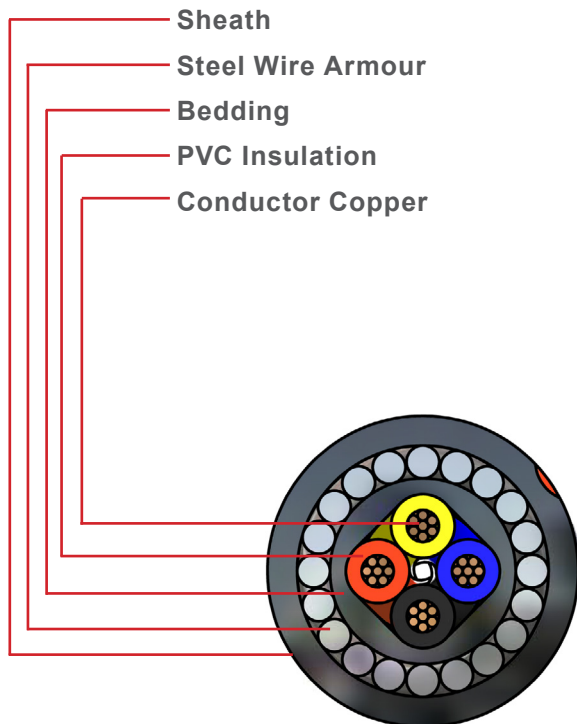

Cable Description:

Technical Information and Photographs from CBI electric

Address: 4 Branch Road, Germiston 1401, P.O. Box 678, Germiston 1400

Email: aep.enquiries@actom.co.za

Tel: +27 11 878 3050

Website: www.actomep.co.za